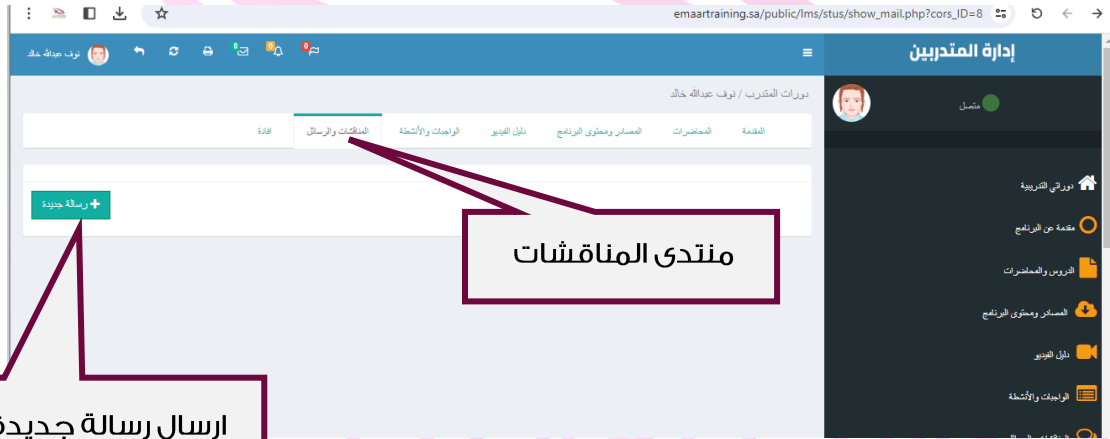

متندي المناقشات

ارسال رسالة جديدة

Emaar Training Institute